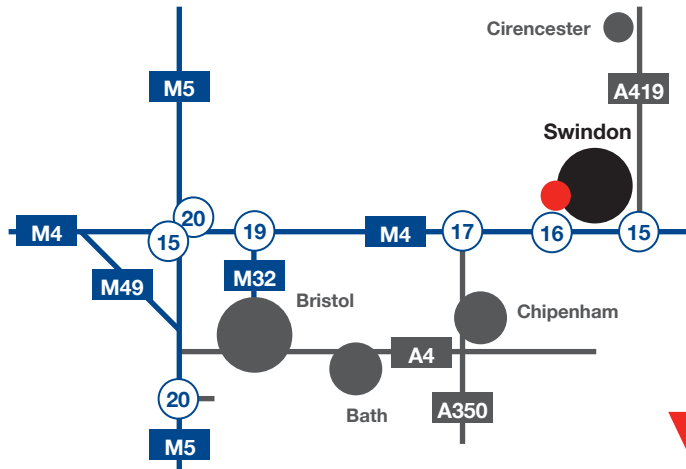

Swindon

Swindon Station/Centre

Is approximately 10 to 15 minutes by taxi or car.

Heathrow Airport

Is approximately a >1hr drive away.

Bristol Airport

Is approximately <45minutes drive.

From the M4 Motorway

- Come off at Junction 16
- Take A3102 Swindon exit
- Take first left by Hotel
- Proceed to second roundabout and turn right.
- For 'Goods In' turn right at previous roundabout opposite Hotel and follow road.