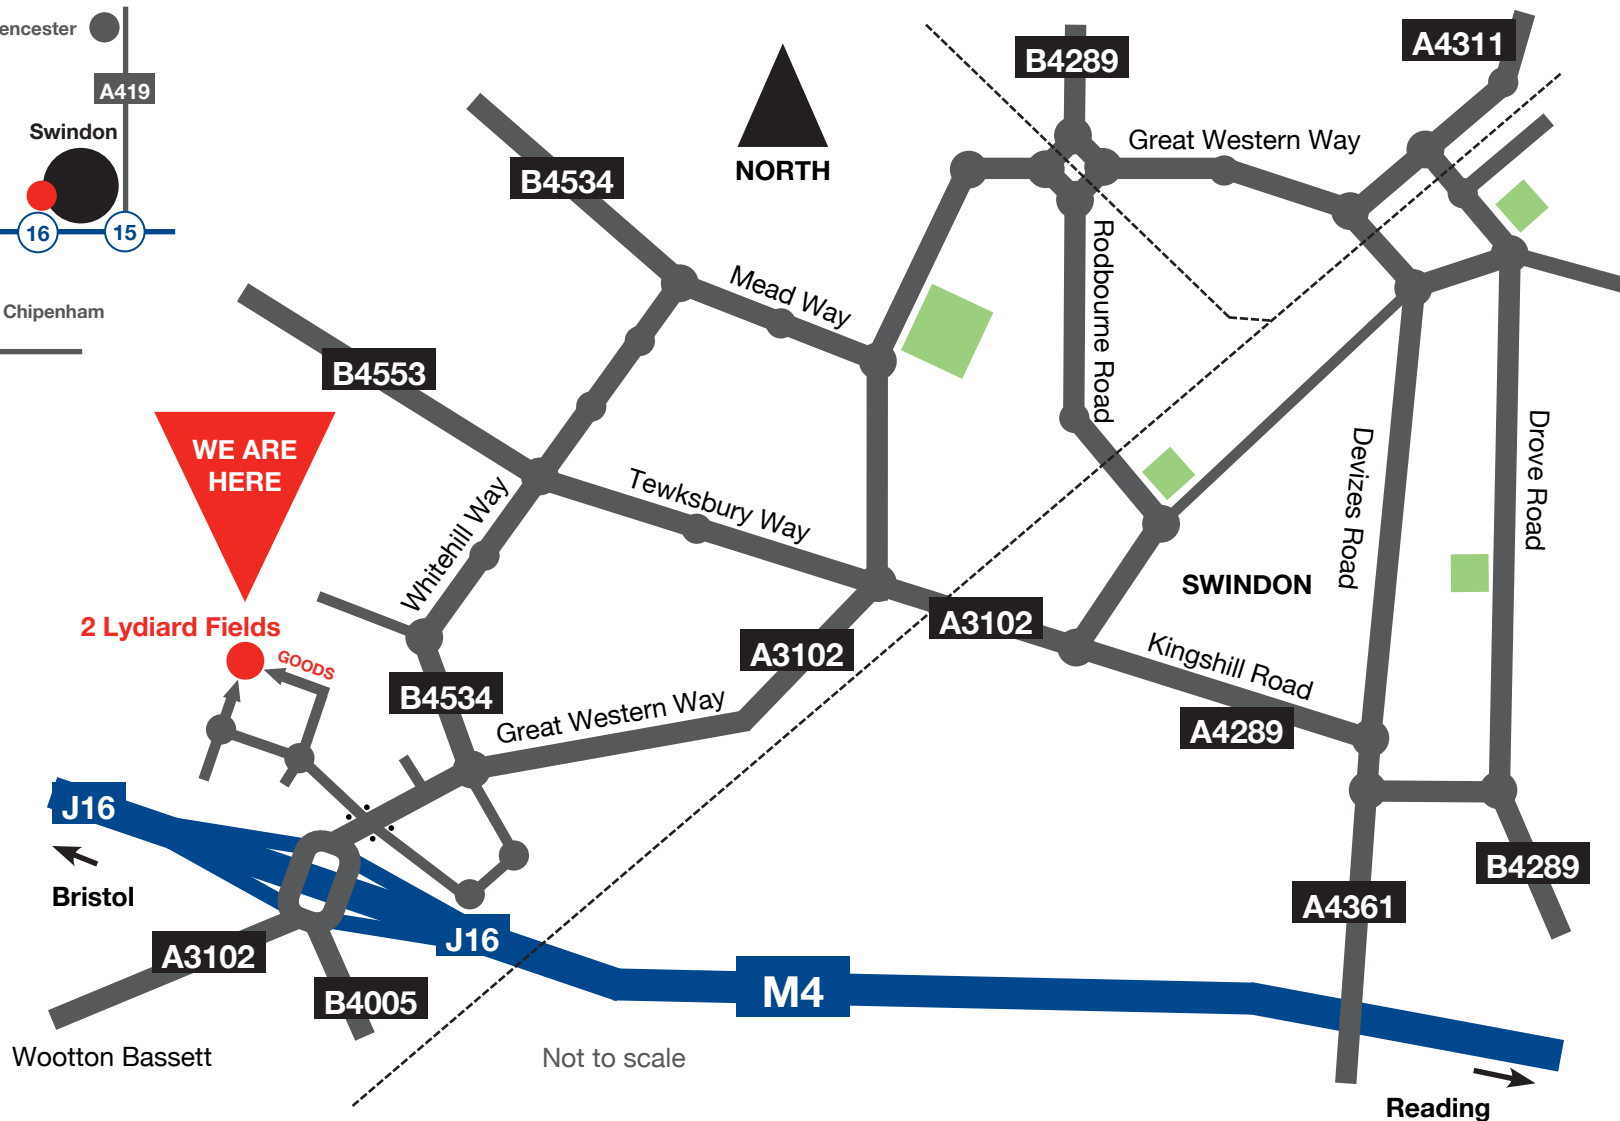

Swindon

Swindon Station/Centre

Is approximately 10 to 15 minutes by taxi or car.

Heathrow Airport

Is approximately a >1hr drive away.

Bristol Airport

Is approximately <45minutes drive.

From the M4 Motorway

- Come off at Junction 16
- Take A3102 Swindon exit
- Take first left by Hotel
- Proceed to second roundabout and turn right.
- For 'Goods In' turn right at previous roundabout opposite Hotel and follow road.